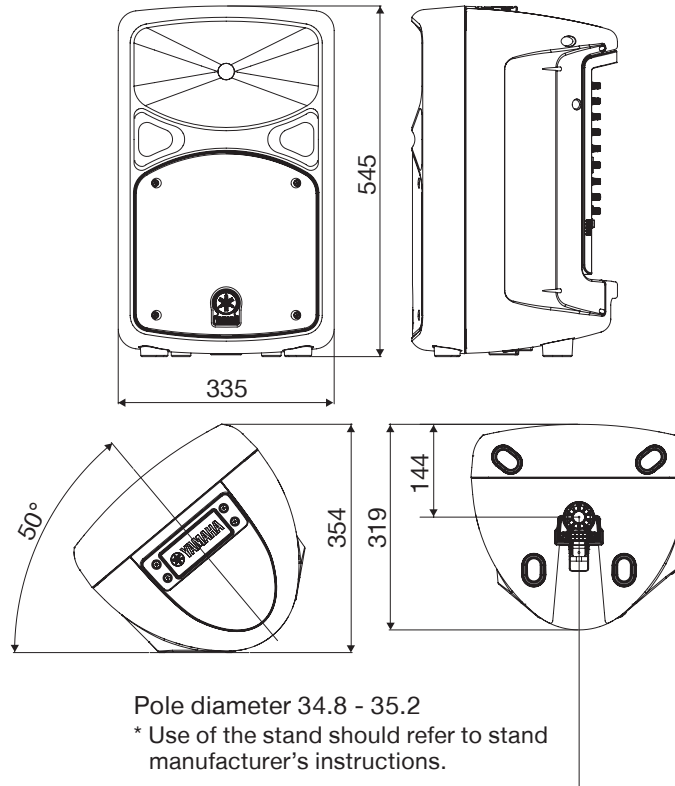

STAGEPAS600i

Dimensions

Mixer

Speaker

Unit: mm
Scale:1/10