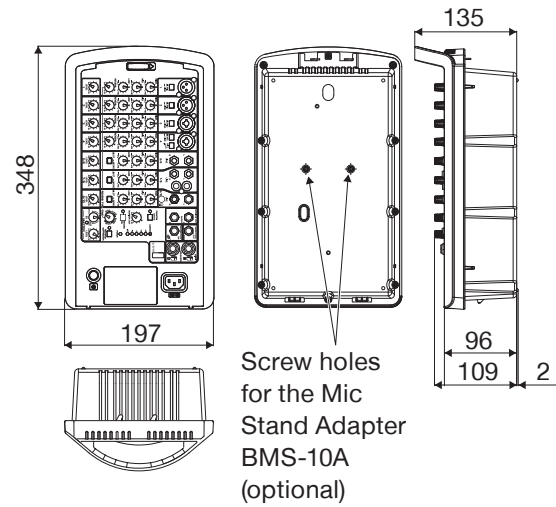

STAGEPAS600i

Dimensions

Mixer

Speaker

Unit: mm
Scale:1/10